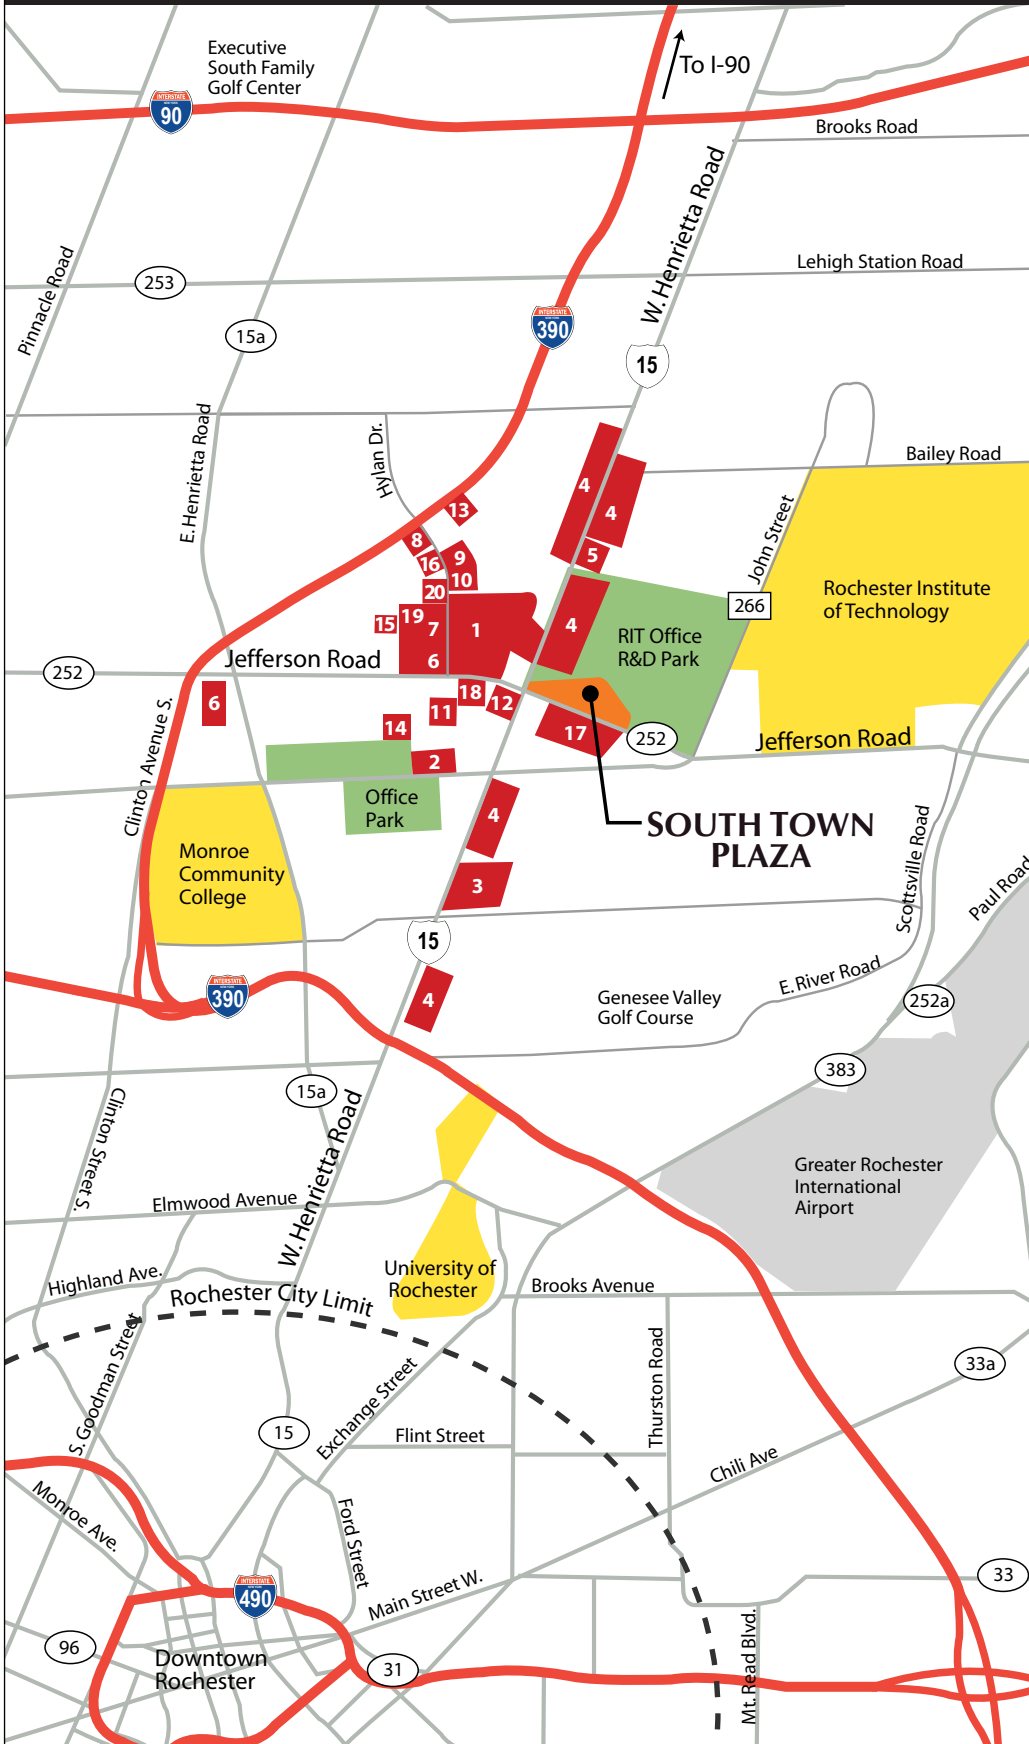

Locus Plan of Greater Rochester, NY

Key

1. Marketplace Mall - Kaufman's - Bon-Ton - Dick's - JC Penney - Sears
2. BJ's Wholesale Club
3. Multi-Plex Cinema
4. Car Dealers
5. Ruby Gordon Furniture
6. Scutti Plaza - Wegman's
7. Uno Chicago Bar & Grille
8. Wal-Mart - Sam's Club
9. Target - Best Buy
10. Baby's R Us
11. Raymour Flanigan Furniture
12. Kohl's
13. Lowe's
14. Gander Mountain
15. Regal Cinema
16. Pep Boys
17. Shopping Plaza - Comp USA - Pet's Mart
18. Ruby Tuesday
19. Dick's Sporting Goods
20. Circuit City

Bergmeyer
April 13, 2005

SOUTH TOWN PLAZA
Henrietta (Rochester), NY
Route 252 and US Highway 15